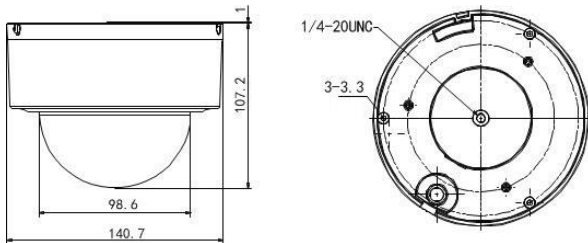

## Specifications

<b>Model</b>	<b>DS-2DE3204W-DE</b>
<b>Camera Module</b>	
Image Sensor	1/3" Progressive Scan CMOS
Min. Illumination	F1.6, AGC On : Color : 0.05 lux, B/W : 0.01 lux
Max. Image Resolution	1920(H) × 1080(V)
Focal Length	2.8~12mm, 4x
Digital Zoom	16X
Zoom Speed	Approx.1s(Wide~Tele)
Angle of View	105~33.5 degree (Wide~Tele)
Aperture Range	F1.6 ~F2.7
Focus Mode	Auto / Semiautomatic / Manual
DWDR	Support
Shutter Time	1/1~1/10,000s
AGC	Auto / Manual
White Balance	Auto / Manual /ATW/Indoor/Outdoor/Daylight lamp/Sodium lamp
Day & Night	IR Cut Filter
Privacy Mask	8 privacy masks programmable
Enhancement	3D DNR, HLC/BLC
<b>Pan and Tilt</b>	
Range	Pan: 0~350°; Tilt: 0°~90°
Speed	Pan Manual Speed: 0.1°~60°/s Tilt Manual Speed: 0.1°~50°/s
Number of Preset	300
Patrol	8 patrols, up to 32 presets per patrol
Park Action	Preset/Patrol
Scheduled Task	Preset / Reboot / Patrol /Self test / Aux output
<b>Features</b>	
Detection	Intrusion detection, line crossing detection, audio exception detection, motion detection
ROI encoding	Support 4 areas with adjustable levels
<b>Alarm</b>	
Alarm I/O	1/1
Alarm Trigger	Intrusion detection, Line crossing detection, Motion detection, Audio Exception Detection, Dynamic analysis, Tampering alarm, Network disconnect, IP address conflict, Storage exception
Alarm Action	Preset, Recording, Relay output, Upload center, Upload FTP, Email linkage

## Dimensions