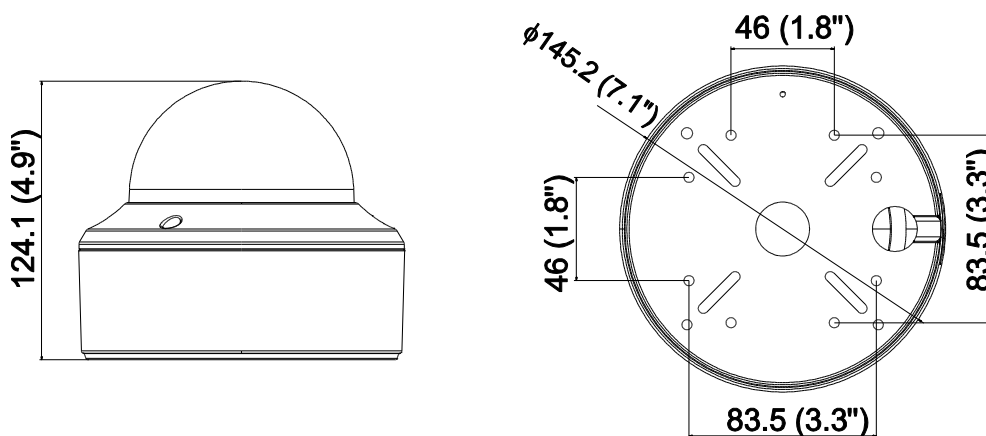

DS-2CE56D7T-AVPIT3Z	
Camera	
Image Sensor	1/2.7" (2 MP) CMOS image sensor
Signal System	PAL/NTSC
Effective Pixels	1928 x 1088
Minimum Illumination	0.01 lux @ (f/1.2, AGC on), 0 lux with IR
Shutter Time	1/25 (1/30)s to 1/50,000s
Lens	Motorized VF lens; 2.8 mm to 12 mm Angle of view: 35.1° to 114.5°
Lens Mount	φ14
Day/Night	ICR
3-Axis Positioning	Pan: 0° to 340°; tilt: 0° to 75°; rotate: 0° to 355°
Synchronization	Internal synchronization
WDR	120 dB
Video Frame Rate	1080p @ 25 fps/1080p @ 30 fps (PAL/NTSC)
HD Video Output	1 analog HD output
S/N Ratio	>62 dB
Menu	
AGC	Supported
D/N Mode	Color/BW/Smart
White Balance	ATW/MWB
BLC	Supported
Functions	Wide Dynamic Range, digital noise reduction, mirror, Smart IR
General	
Operating Conditions	-40° C to 60° C (-40° F to 140° F), humidity 90% or less (non-condensing)
Power Supply	12 VDC/24 VAC ±15%
Power Consumption	Maximum 6.5 W
Protection Level	IP66
IR Range	Up to 131 ft (40 m)
Impact Protection	IK10
Communication	Up-the-Coax, protocol: HIKVISION-C (HD-TVI output)
Dimensions	φ5.72" × 4.89" (φ145.2 mm × 124.1 mm)
Weight	Approximately 3.53 lb (1600 g)

Dimensions

Unit: mm

Accessories

PC140 Pendant Cap	PM Pole Mount Adapter	CM Corner Mount Adapter	CPM + PC140 Ceiling Pendant Mount + Pendant Cap	WML Wall Mount w/Junction Box, Long	RCM-2 Recessed Ceiling Mount	AB135 Inclined Ceiling Mounting