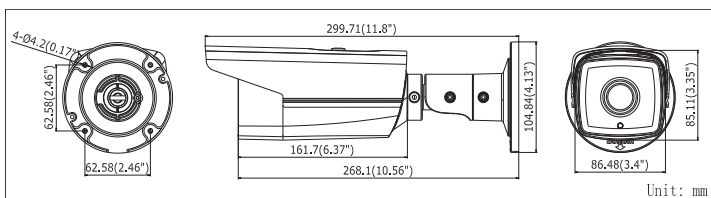

Dimensions

DS-2CD2T22WD-I5	
Camera	
Image Sensor	1/2.8" progressive scan CMOS
Minimum Illumination	Color: 0.028 @ (f/2.0, AGC on), 0 lux with IR
Shutter Speed	1/3 s to 1/10,000 s
Slow Shutter	Supported
Lens	4 mm, 6 mm options
Angle of View	90° (4 mm), 54° (6 mm)
Lens Mount	M12
Day/Night	IR cut filter with auto switch
Digital Noise Reduction	3D DNR
WDR	120 dB
Pan/Tilt/Rotation	3-axis positioning
Compression Standard	
Video Compression	H.264+/H.264/MJPEG
H.264 Type	Main Profile
Video Bit Rate	256 Kbps to 16 Mbps
Dual Streams	Yes
Image	
Maximum Resolution	1920 × 1080
Frame Rate	30 fps (1920 × 1080, 1280 × 960, 1280 × 720)
Image Settings	Compression, color, saturation, brightness, contrast, sharpness, rotate mode, privacy mask
Backlight Compensation	Yes, zone configured
Day/Night Switch	Auto/schedule/triggered by alarm in
Region of Interest (ROI)	Yes
Analytics	
Smart Features	Line crossing detection, intrusion detection
Network	
Network Storage	NAS (supports NFS, SMB/CIFS)
Alarm Triggers	Intrusion detection, line crossing detection, motion detection, dynamic analysis, tampering alarm, network disconnect, IP address conflict, storage exception
Protocols	TCP/IP, UDP, ICMP, HTTP, HTTPS, FTP, DHCP, DNS, DDNS, RTP, RTSP, RTCP, PPPoE, NTP, UPnP, SMTP, SNMP, IGMP, 802.1X, QoS, IPv6, Bonjour
Security	Three level user authentication, password authorization, HTTPS and SSH certificate, IEEE802.1X, basic and digest authentication, watermark, IP address filtering, log-in lockout
Standards	ONVIF (PROFILE S, PROFILE G), PSIA, CGI, ISAPI
Interface	
Communication	1 RJ-45 10M/100M Ethernet port
General	
Operating Conditions	-30° C to 60° C (-22° F to 140° F), humidity 95% or less (non-condensing)
Power	12 VDC ±10%, PoE (802.3af)
Power Consumption	Maximum 7.5 W
IR Range	50 meters (~165 feet)
Ingress Protection	IP67
Dimensions	299.71 mm × 86.48 mm × 85.11 mm (11.8" × 3.4" × 3.35")
Weight	1200 g (2.65 lbs)